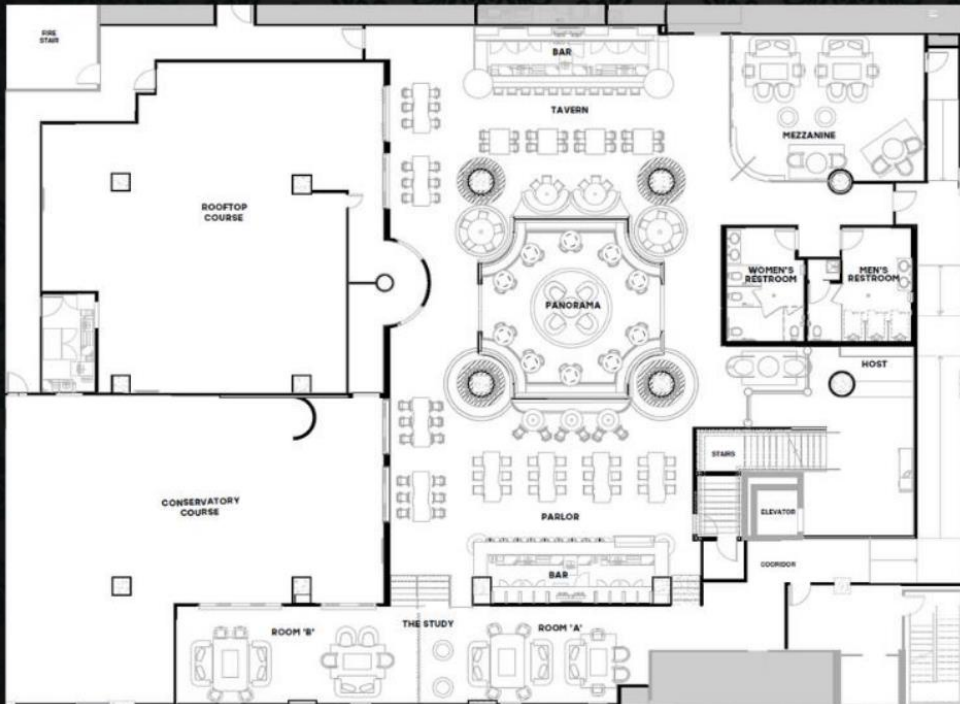

EVENT SPACES

SPACE	FLR	CAPACITY
The Den	2	12-15
Gallery	2	35
Second Floor Buyout	2	60
Parlor	1	60
Tavern	1	50
Mezzanine	1	35
Panorama	1	40
Highrise	1	15
Observatory	1	15
The Shire	1	40
Lower Level Buyout	1	300
Building Buyout	1+2	450

Layouts and capacity are subject to change.