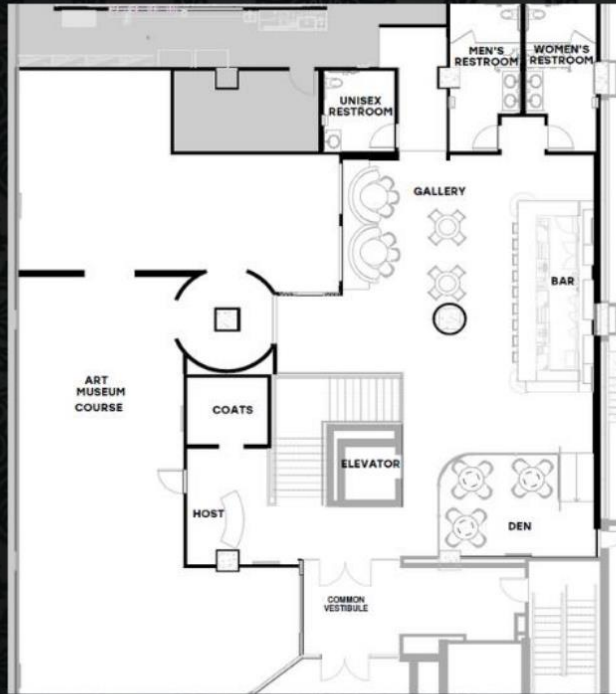

PUTTERY KANSAS CITY

FIRST FLOOR

Layouts and capacity are subject to change.